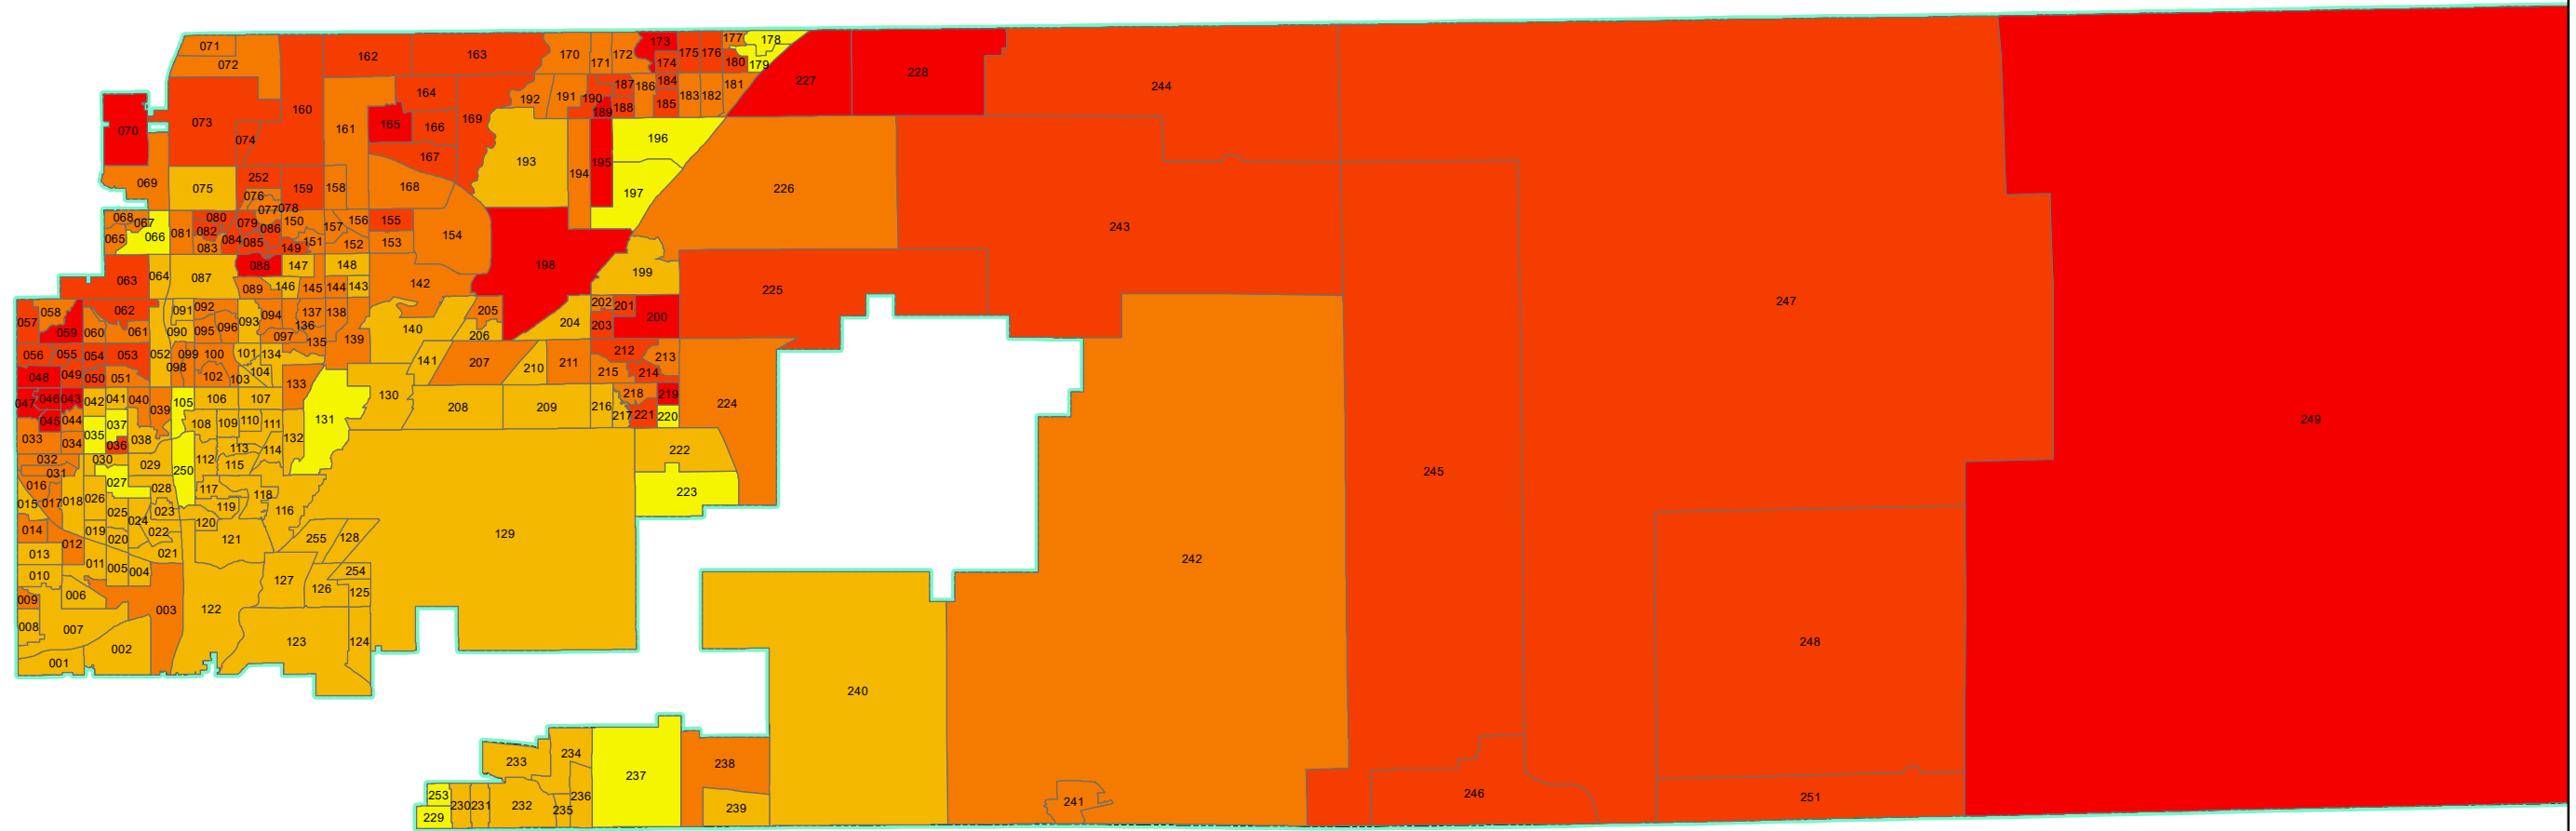

2019 Coordinated Election Voter Turnout

Precinct turnout

2019CPctg

- 0.00 - 22.00
- 22.01 - 35.00
- 35.01 - 45.00
- 45.01 - 54.00
- 54.01 - 73.00
- County Boundary

Prepared by: Adams County Clerk and Recorder's Office