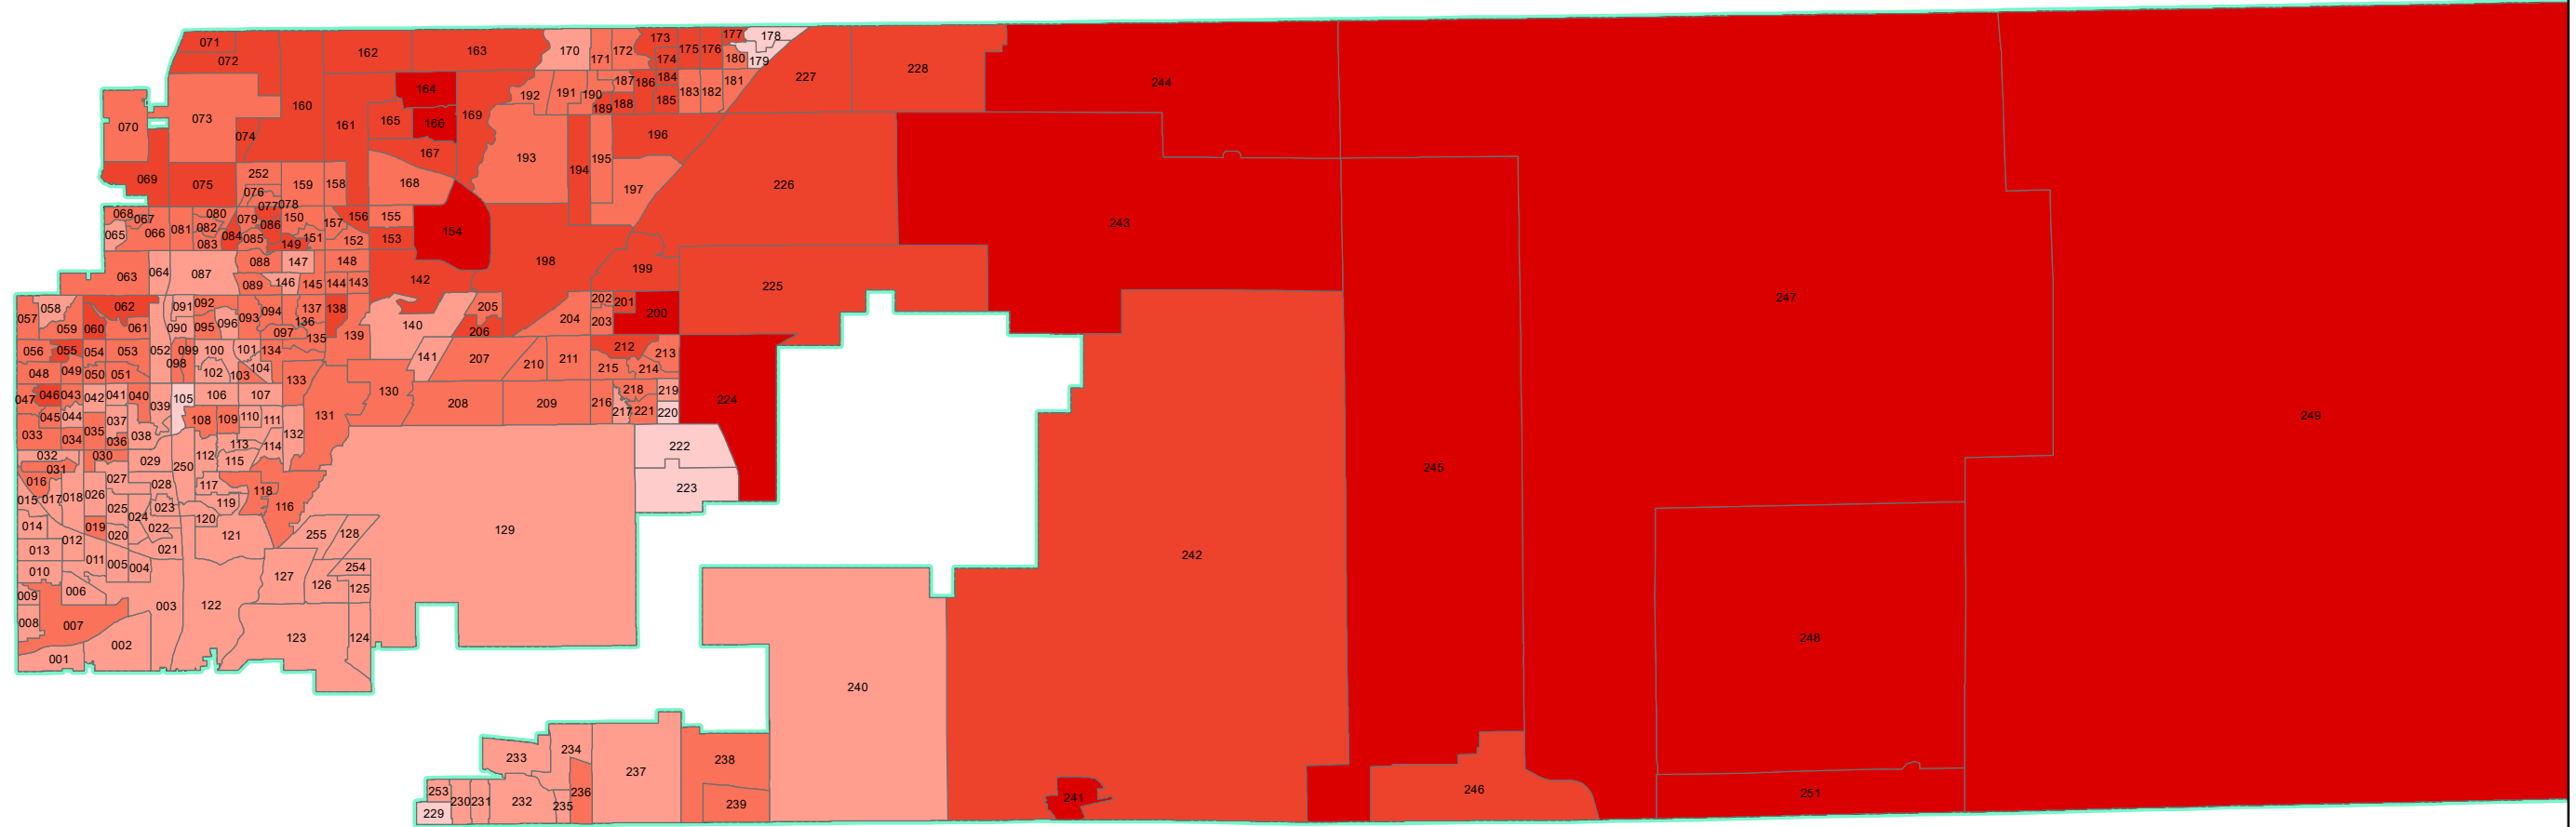

2018 Primary Election Republican Voter Turnout

Precinct turnout

18PRepPctg

- 0 - 11
- 12 - 26
- 27 - 37
- 38 - 50
- 51 - 77
- County Boundary

Prepared by: Adams County Clerk and Recorder's Office