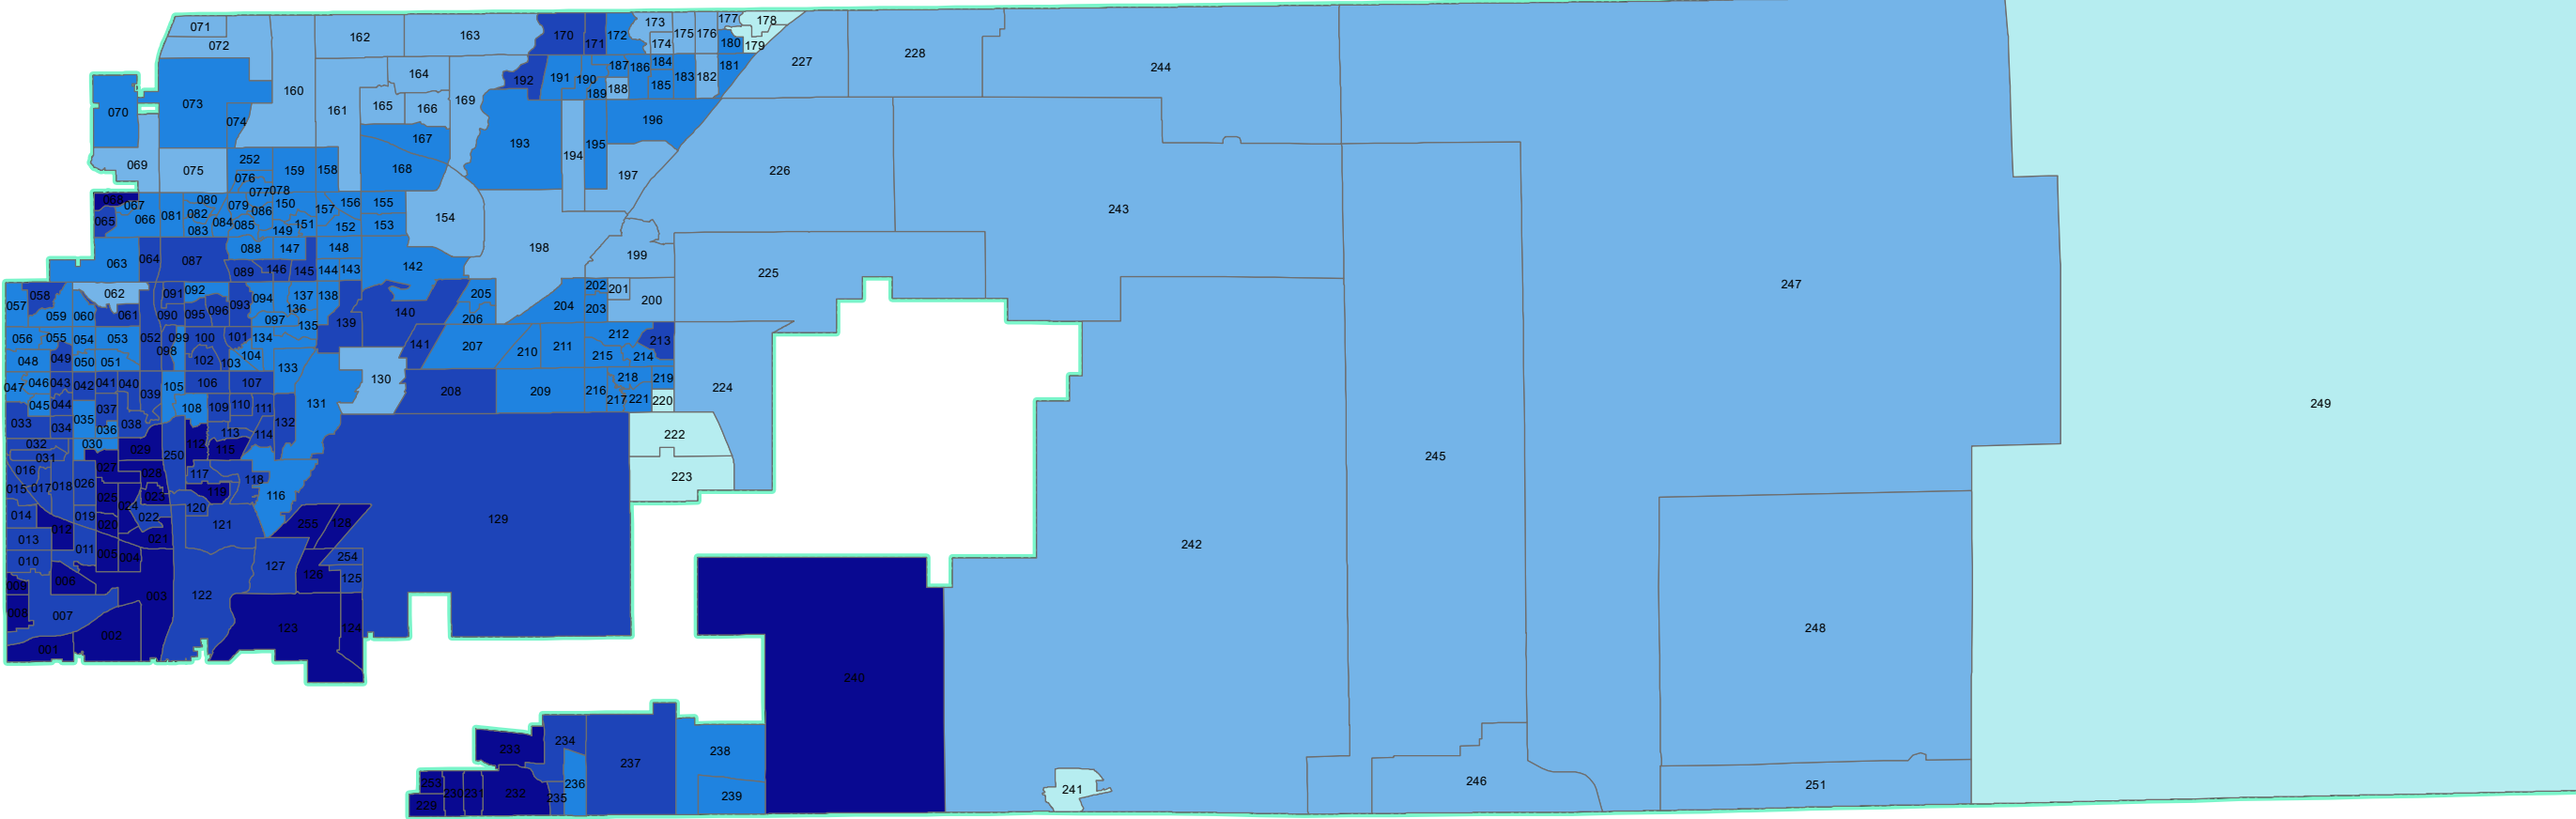

2018 Primary Election Democratic Voter Turnout

Precinct turnout

18PDemPctg

- 0 - 12
- 13 - 32
- 33 - 44
- 45 - 54
- 55 - 68
- County Boundary

Prepared by: Adams County Clerk and Recorder's Office