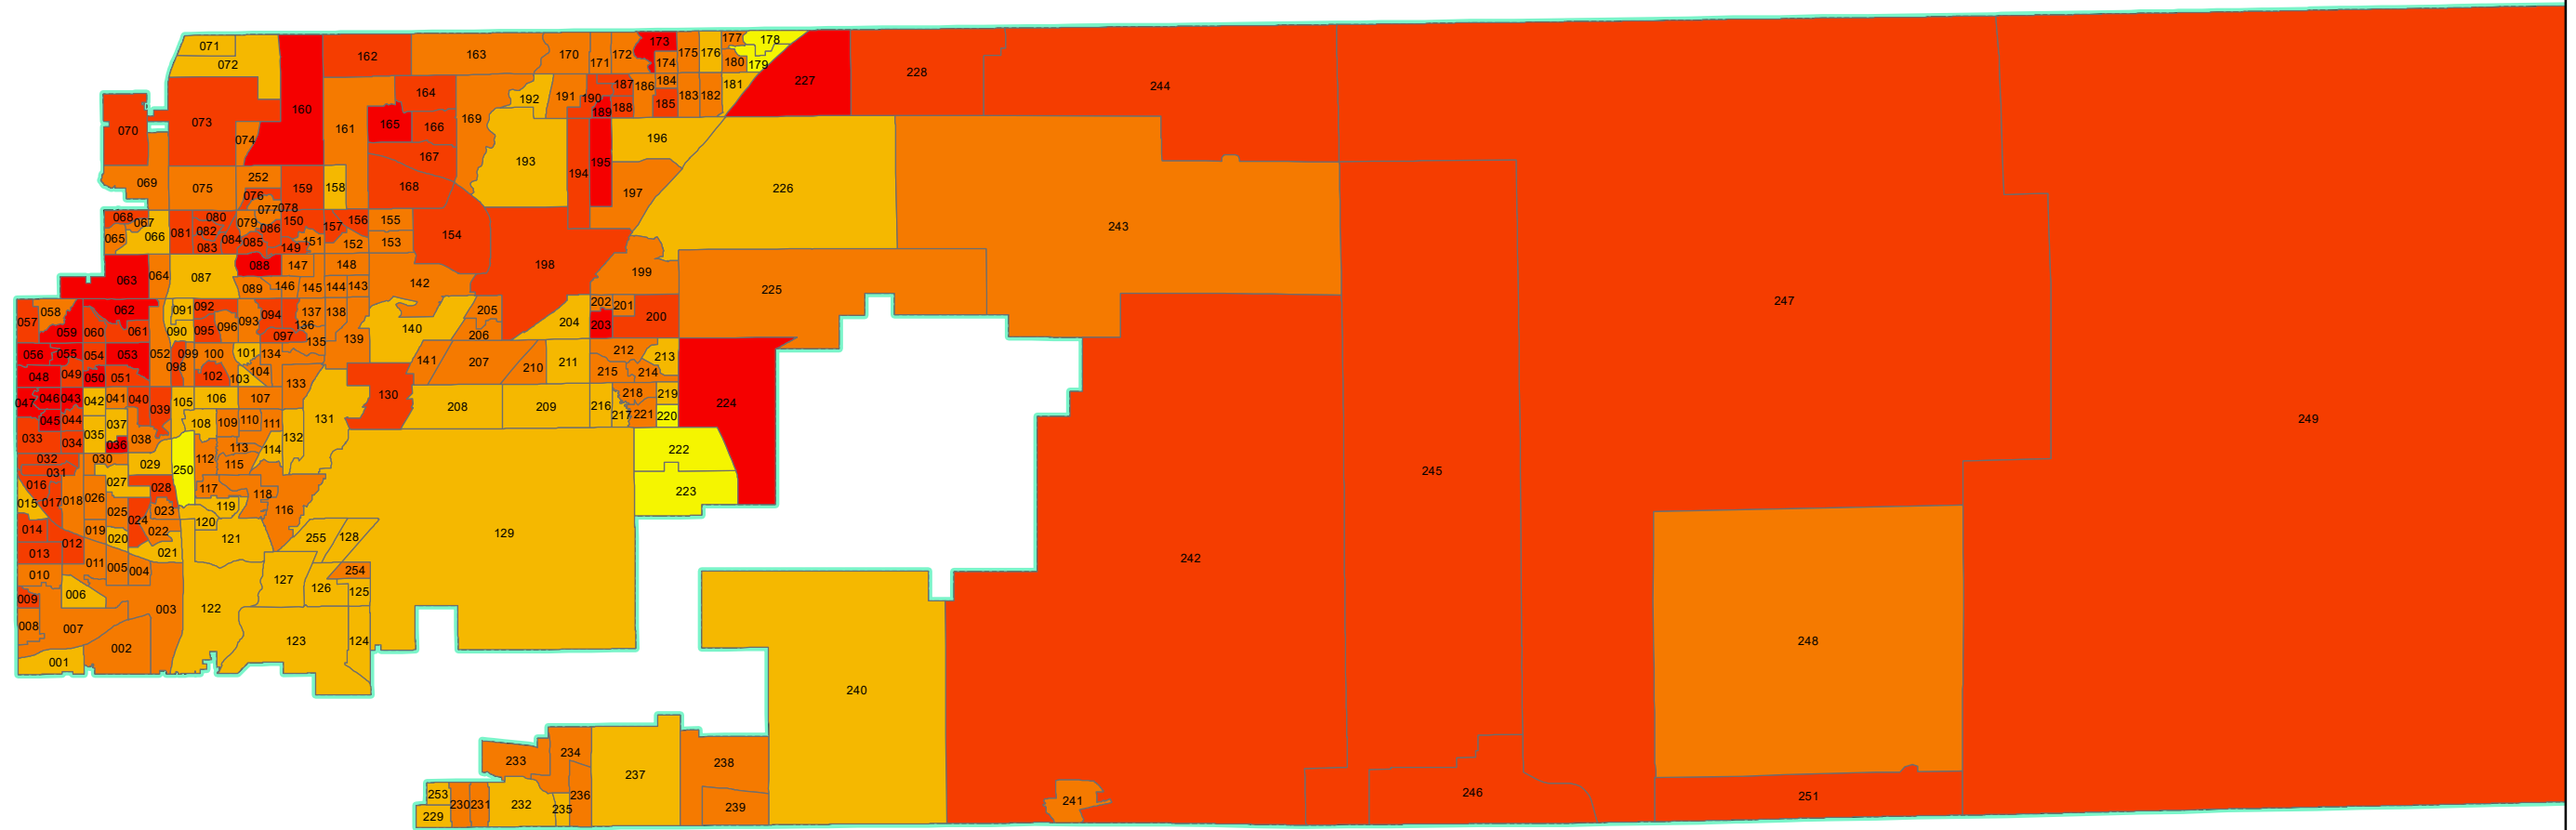

# 2018 Primary Election Voter Turnout

## Precinct turnout

### 2018PPctg

- 0.0% - 11.0%
- 11.01% - 24.0%
- 24.01% - 31.0%
- 31.01% - 39.0%
- 39.01% - 61.0%
- County Boundary

Prepared by: Adams County Clerk and Recorder's Office