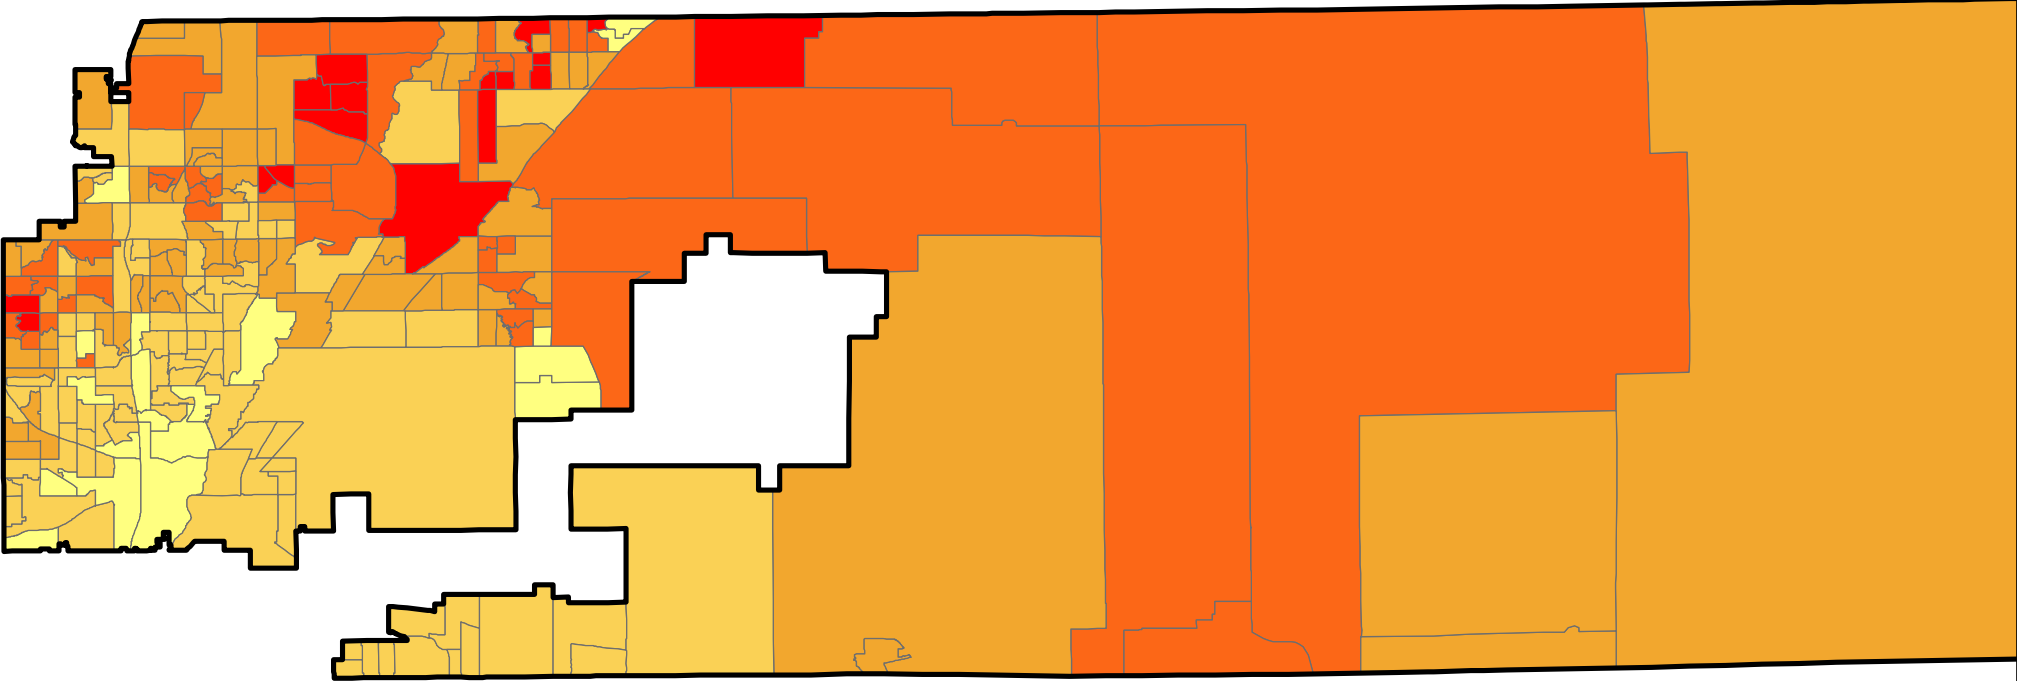

2017 Coordinated Election Voter Turnout

0 2.25 4.5 9 13.5 18 Miles