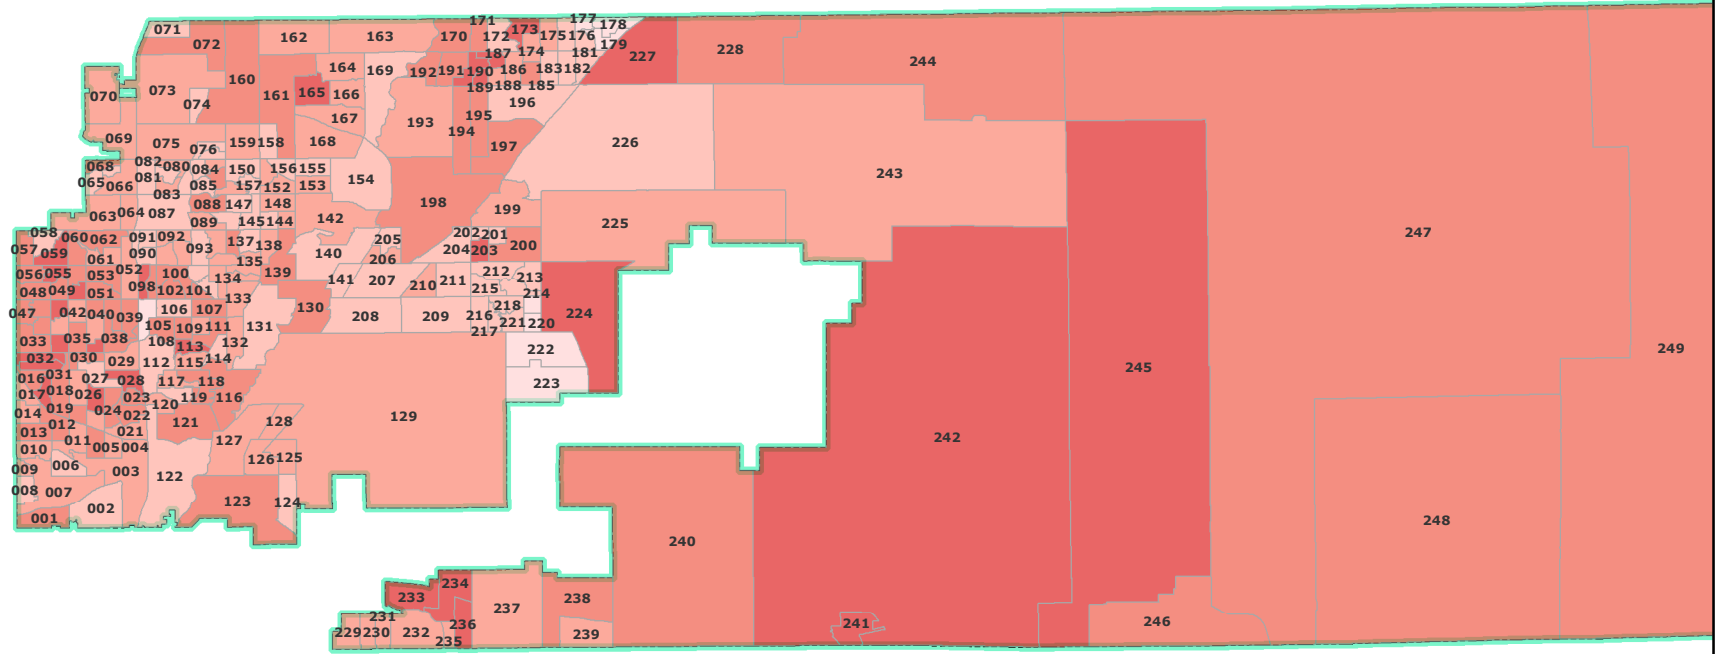

2016 Primary Republican Voter Turnout

2016 Primary Turnout

- 0 - 10%
- 11% - 23%
- 24% - 30%
- 31% - 37%
- 38% - 100%

County Boundary

Prepared by: Adams County Clerk and Recorder's Office