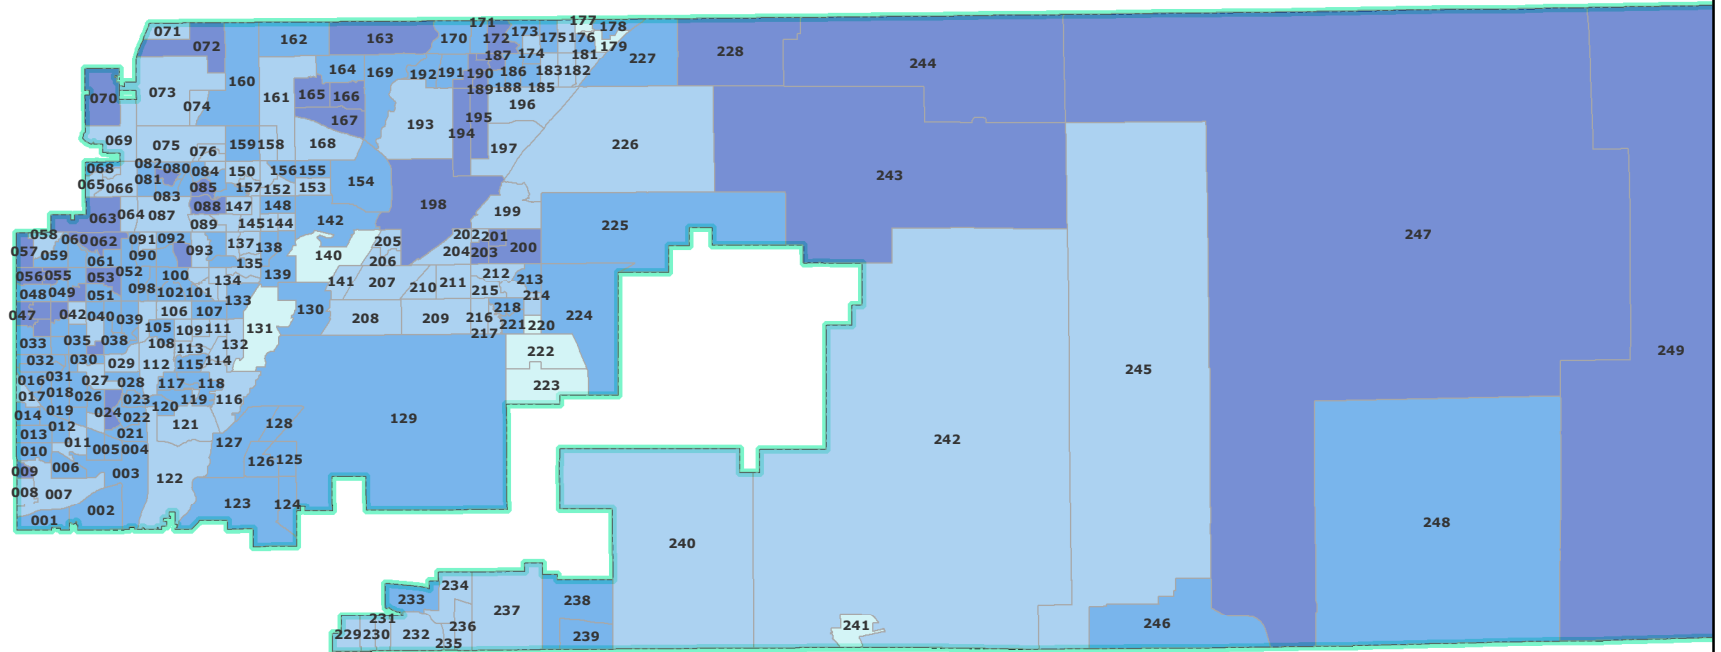

2016 Primary Democratic Voter Turnout

2016 Primary Turnout

- 0 - 10%
- 11% - 22%
- 23% - 31%
- 32% - 51%
- 52% - 100%
- County Boundary

0 2 4 8 12 16 Miles

Prepared by: Adams County Clerk and Recorder's Office