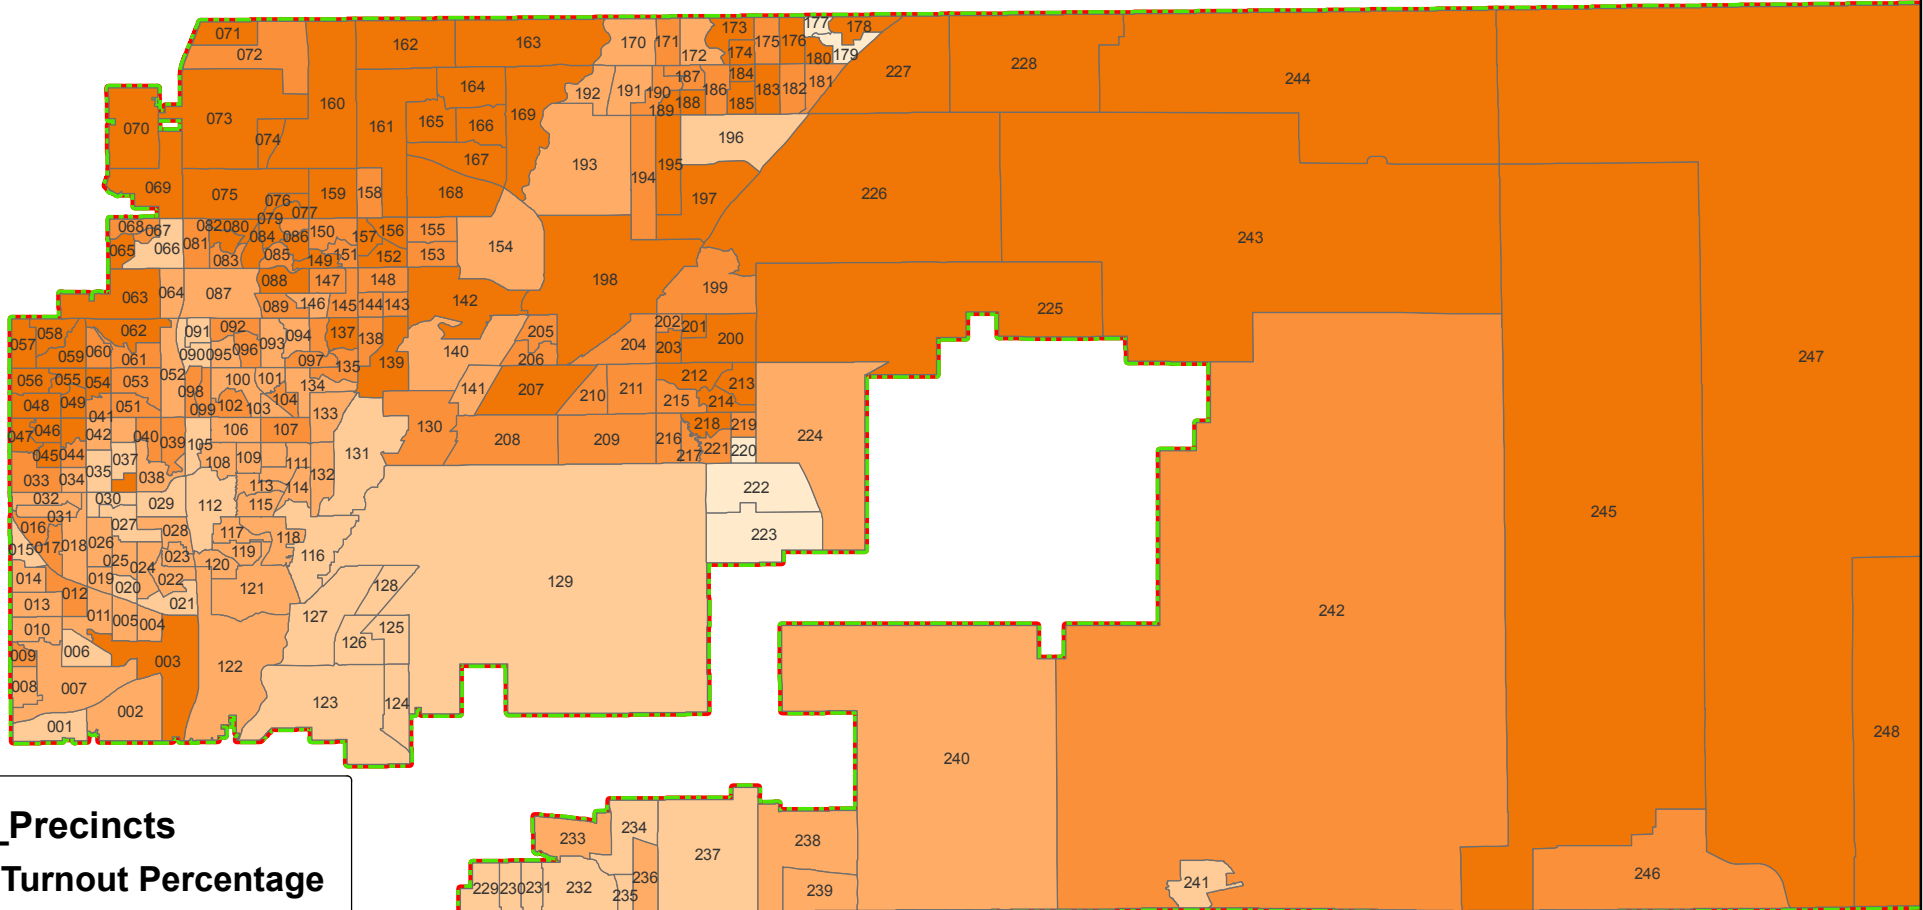

# 2016 General Election Voter Turnout

### Voter Turnout Percentage

-  0.00%
-  0.01% - 74.00%
-  74.01% - 81.00%
-  81.01% - 86.00%
-  86.01% - 97.00%
-  County Boundary

Prepared by: Adams County Clerk and Records Office