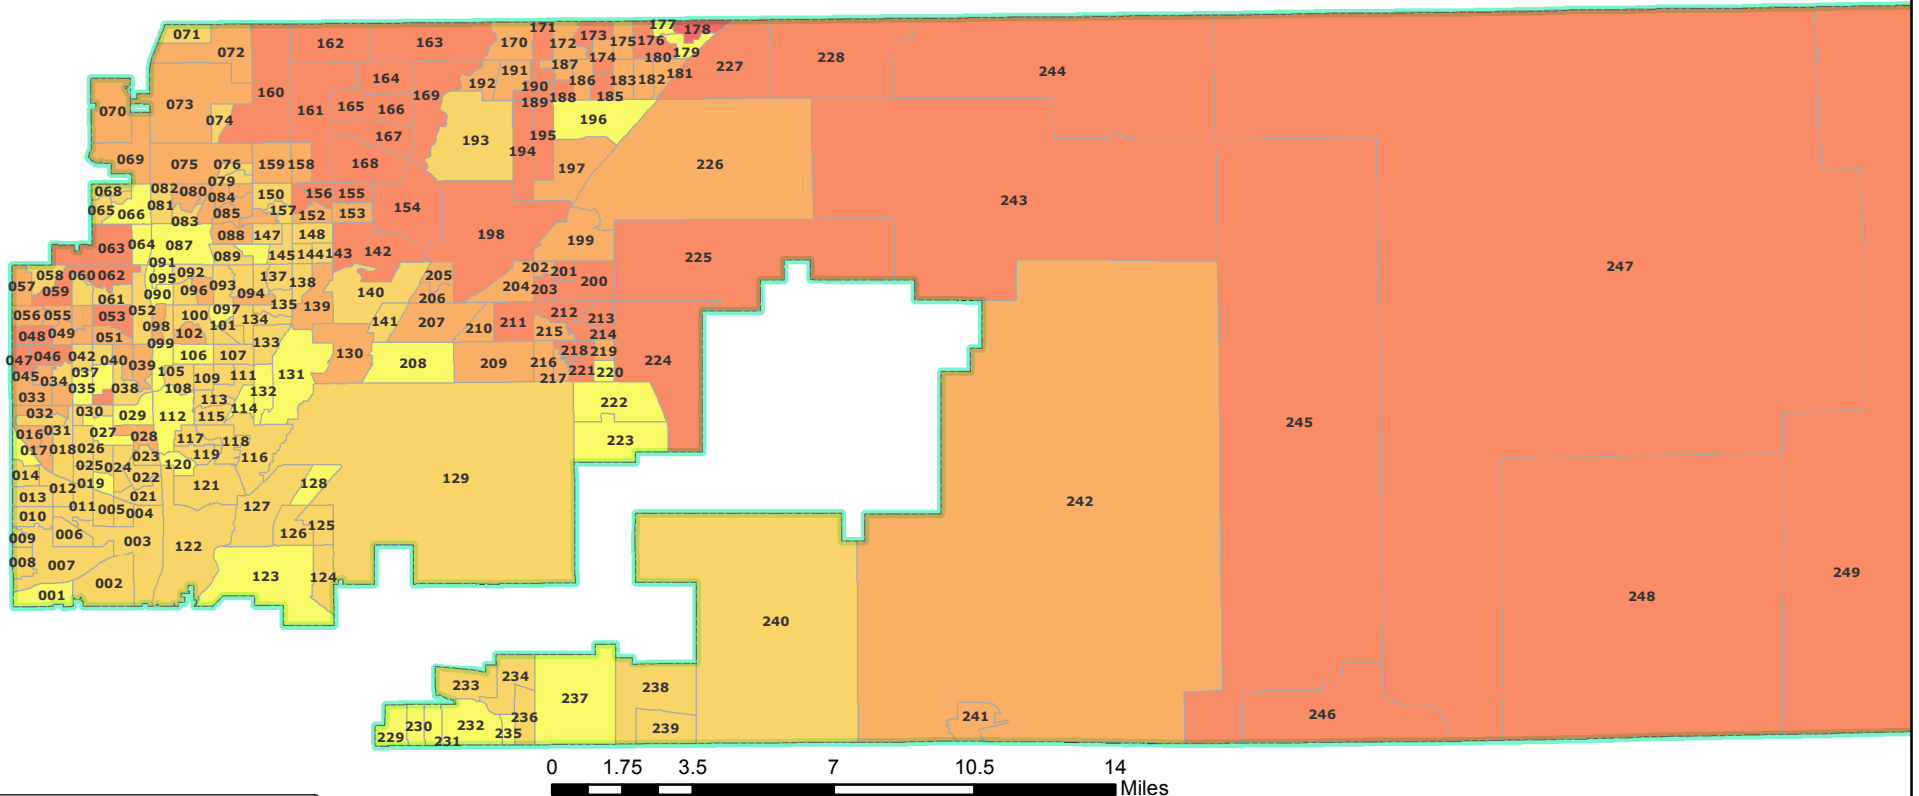

2015 Coordinated Election Voter Turnout

Precinct turnout

- 0.0% - 18.9%
- 19.0% - 29.9%
- 30.0% - 40.9%
- 41.0% - 63.9%
- 64.0% - 99.9%
- County Boundary

Prepared by: Adams County Clerk and Recorder's Office